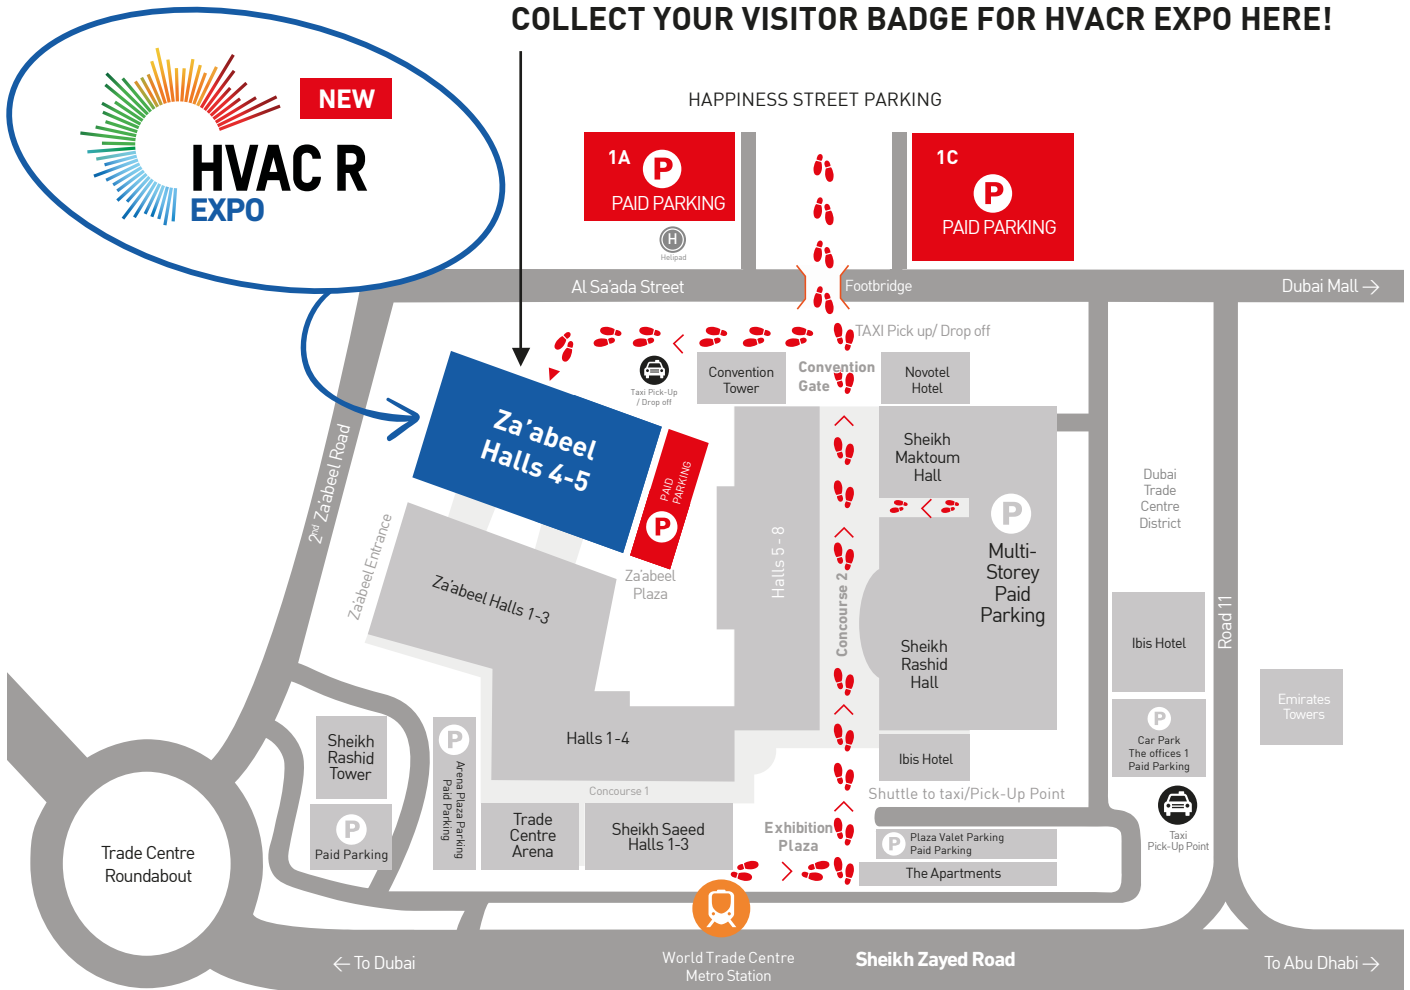

PRACTICAL GUIDE TO YOUR VISIT

WHEN

26 - 29 November 2018
10:00 AM - 7:00 PM Daily

WHERE

Dubai World Trade Centre
Za'abeel Halls 4 & 5

TRAVEL

We strongly recommend to use the Metro as parking spaces are limited

USE OUR PROMOTION CODE TO GET 10% OFF WITH EMIRATES, OUR OFFICIAL AIRLINE PARTNER.

PROMOTION CODE: EVE6UDL
TRAVEL VALIDITY: 21 NOVEMBER TO 4 DECEMBER 2018

USE OUR PROMOTION CODE TO GET 20% OFF WITH CAREEM, OUR OFFICIAL TRANSPORT PARTNER.

PROMOTION CODE: TheBig5

HOW TO GET TO HVAC R EXPO

COLLECT YOUR VISITOR BADGE FOR HVACR EXPO HERE!

FIND US AT ZA'ABEEL HALLS 4 & 5, DUBAI WORLD TRADE CENTRE